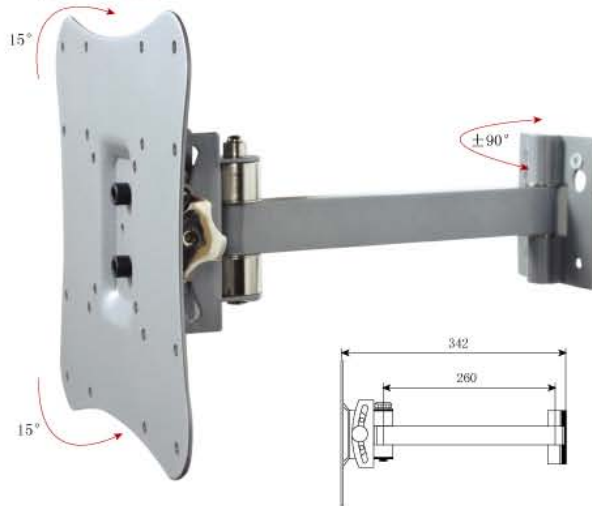

LCD TV WALL/CEILING MOUNT

VM-L08

- ※ Medium cantilever mount for 23" - 37" displays.
- ※ VESA compliant: 75×75, 100×100, 200×100, 200×200

- ※ For optimum viewing, it allows:
180° lateral rotation with swivel arms
Up to ±15° continuous tilt

- ※ Low profile design: folds flat against the wall with a distance of 10.4cm
- ※ Distance from the wall: VM-L08 min. 10.4cm extendable to max. 34.2cm
VM-L09 min. 11.4cm extendable to max. 54.9cm

- ※ Quick mount capability
- ※ Max. loading: 37kgs(80lbs)
- ※ Includes installation guide and mounting hardware kit

VM-L09

VM-L10

- ※ Medium ceiling mount for 23" - 37" displays.
- ※ VESA compliant: 75×75, 100×100, 200×100, 200×200

- ※ For optimum viewing, it allows:
360° rotating pip provides desired viewing angle
Up to ±15° continuous tilt

- ※ Pipe length: min.386mm max. 628mm
- ※ Pipe can be adjusted up or down in 25mm increments
- ※ OEM pipe length
- ※ Quick mount capability
- ※ Max. loading: 37kgs(80lbs)
- ※ Includes installation guide and mounting hardware kit