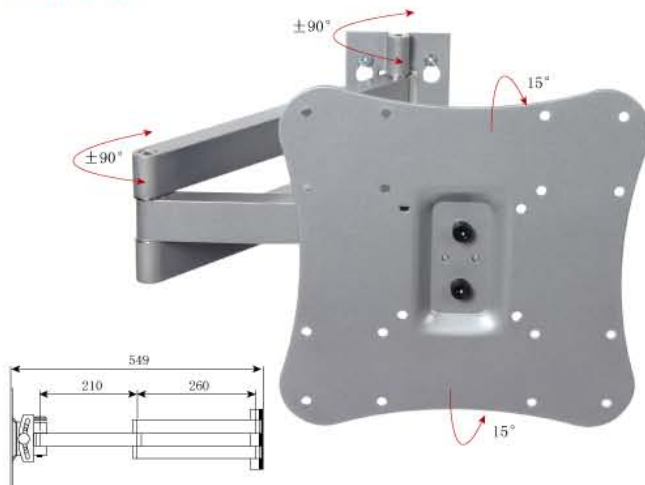

LCD TV WALL/CEILING MOUNT

VM-L08

- ※ Medium cantilever mount for 23" - 37" displays.
- ※ VESA compliant: 75×75, 100×100, 200×100, 200×200

- ※ For optimum viewing, it allows:
180° lateral rotation with swivel arms
Up to ±15° continuous tilt

- ※ Low profile design: folds flat against the wall with a distance of 10.4cm
- ※ Distance from the wall: VM-L08 min. 10.4cm extendable to max. 34.2cm
VM-L09 min. 11.4cm extendable to max. 54.9cm

- ※ Quick mount capability
- ※ Max. loading: 37kgs(80lbs)
- ※ Includes installation guide and mounting hardware kit

VM-L09

VM-L10

- ※ Medium ceiling mount for 23" - 37" displays.
- ※ VESA compliant: 75×75, 100×100, 200×100, 200×200

- ※ For optimum viewing, it allows:
360° rotating pip provides desired viewing angle
Up to ±15° continuous tilt

- ※ Pipe length: min.386mm max. 628mm
- ※ Pipe can be adjusted up or down in 25mm increments
- ※ OEM pipe length
- ※ Quick mount capability
- ※ Max. loading: 37kgs(80lbs)
- ※ Includes installation guide and mounting hardware kit