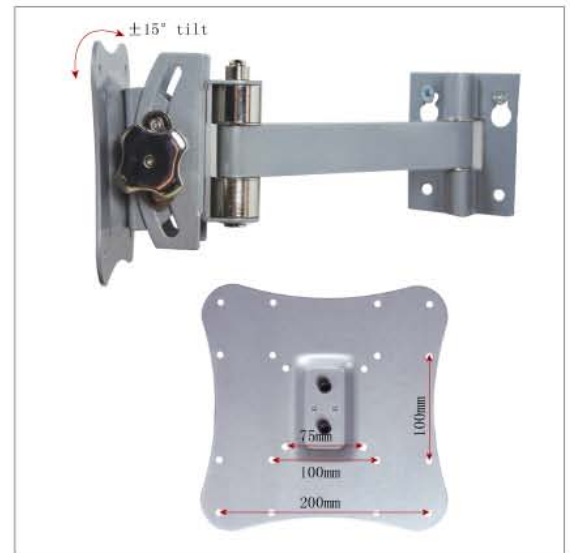

LCD TV WALL/CEILING MOUNT

VM-L08

- ※ Medium cantilever mount for 23" - 37" displays.
- ※ VESA compliant: 75×75, 100×100, 200×100, 200×200

- ※ For optimum viewing, it allows:
180° lateral rotation with swivel arms
Up to ±15° continuous tilt

- ※ Low profile design: folds flat against the wall with a distance of 10.4cm
- ※ Distance from the wall: VM-L08 min. 10.4cm extendable to max. 34.2cm
VM-L09 min. 11.4cm extendable to max. 54.9cm

- ※ Quick mount capability
- ※ Max. loading: 37kgs(80lbs)
- ※ Includes installation guide and mounting hardware kit

VM-L09

VM-L10

- ※ Medium ceiling mount for 23" - 37" displays.
- ※ VESA compliant: 75×75, 100×100, 200×100, 200×200

- ※ For optimum viewing, it allows:
360° rotating pip provides desired viewing angle
Up to ±15° continuous tilt

- ※ Pipe length: min.386mm max. 628mm
- ※ Pipe can be adjusted up or down in 25mm increments
- ※ OEM pipe length
- ※ Quick mount capability
- ※ Max. loading: 37kgs(80lbs)
- ※ Includes installation guide and mounting hardware kit